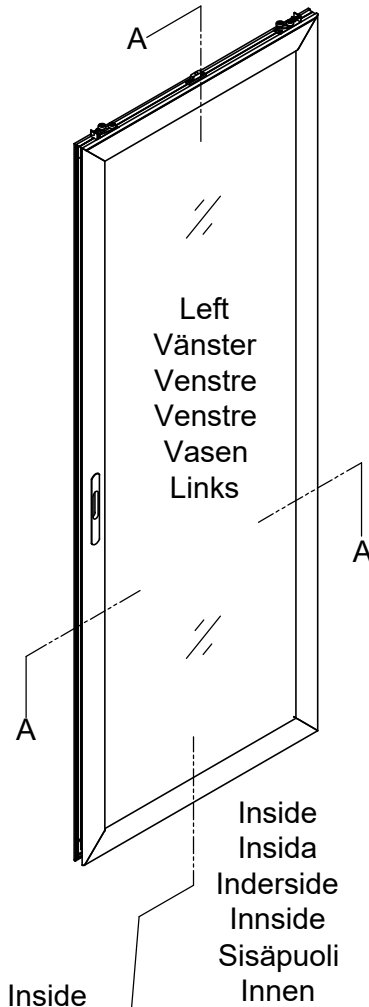

Part	NO.	QTY.	Length(MM)
	MCJT002	13M