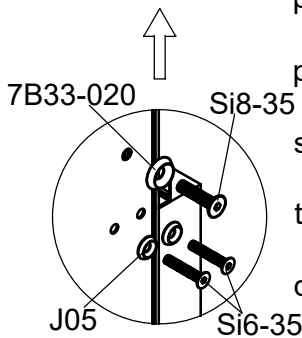

Part	NO.	QTY.	Length(MM)
	41A-Y97-L	1	1951
	41A-Y97-B	1	1918
	41A-Y97-A	1	1918
	Z4.2-13	5	PCS

Part	NO.	QTY.	Length(MM)
	41A-Y94	1	1946
	NSST120	2.0M	
	T04	2	PCS
	Z4.2-38	4	PCS
	Z3.5-25	4	PCS

21c/30

Part	NO.	QTY.	Length(MM)
	41A-Y98-R	1	2000
	41A-Y98-L	1	2000
	M8-35	2	PCS
	Si8-35	2	PCS
	7B33-020	2	PCS
	Si6-35	4	PCS
	J05	4	PCS