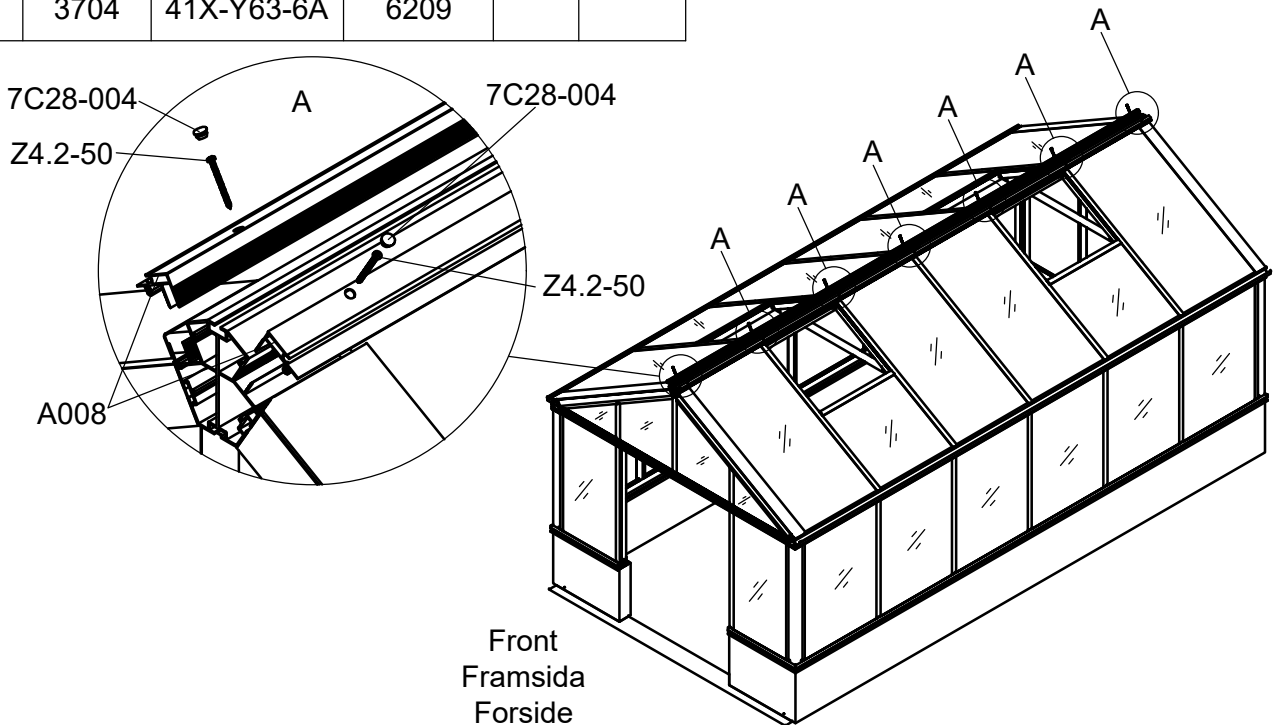

Part	NO.	QTY.				Length(MM)
		3701	3702	3703	3704	
	7C28-004	8	10	12	14	PCS
	Z4.2-50	8	10	12	14	PCS

Part	Product	NO.	Length(MM)	QTY.	Code
	3701	41X-Y63-3A	3207	2	A008
	3702	41X-Y63-4A	4207		
	3703	41X-Y63-5A	5208		
	3704	41X-Y63-6A	6209		

Front
Fransida
Forside
Franside
Etupuoli
Vorne