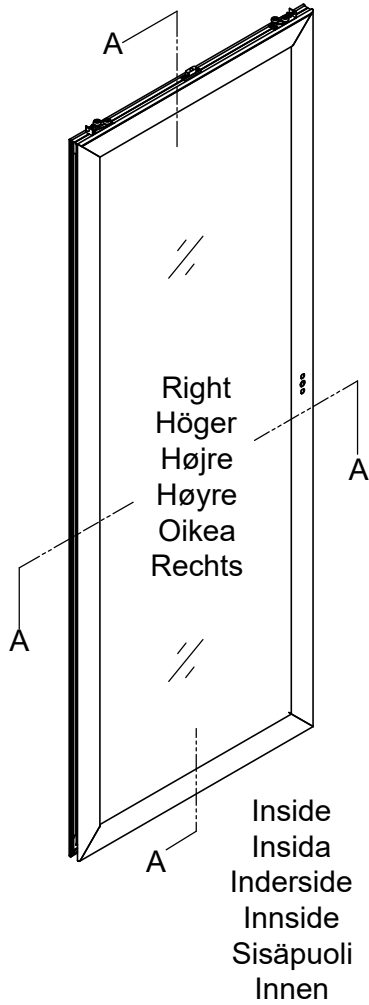

Part	NO.	QTY.	Length(MM)
	MCJT002	13M