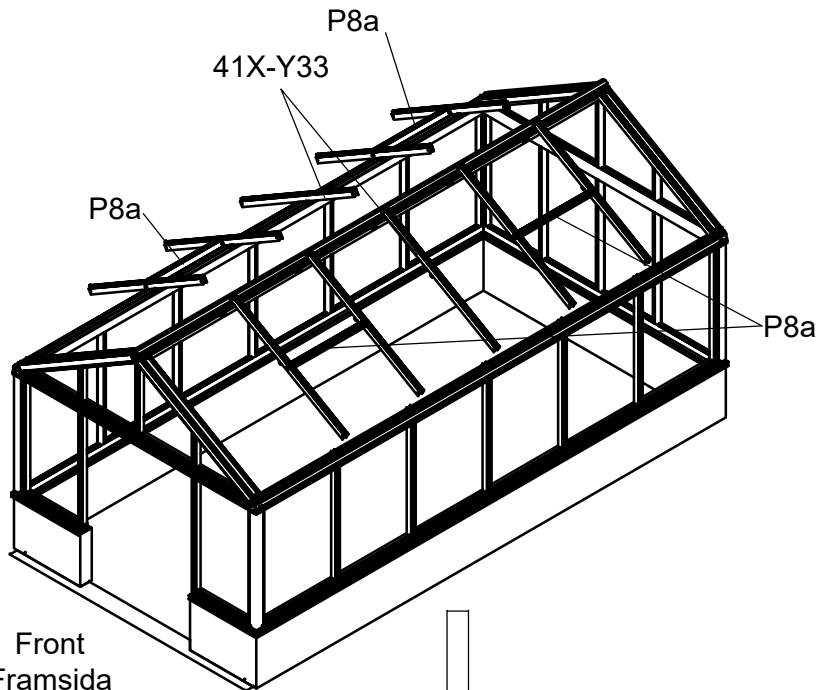

Part	NO.	QTY.				Length(MM)
		3701	3702	3703	3704	
	41X-Y33	0	2	0	2	1715

Front
Framsida
Forside
Framsida
Etupuoli
Vorne