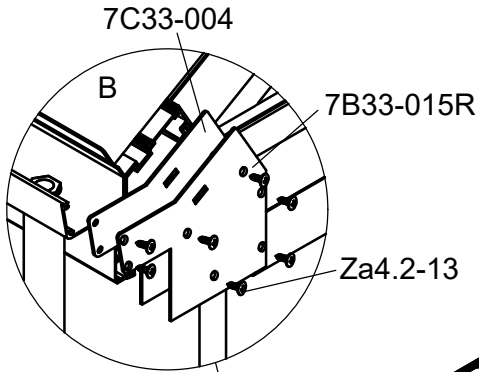

Part	NO.	QTY.	Length(MM)
	7B33-016	2	PCS
	7C33-005	2	PCS
	7B33-015L	2	PCS
	7B33-015R	2	PCS
	7C33-004	4	PCS
	Za4.2-13	36	PCS