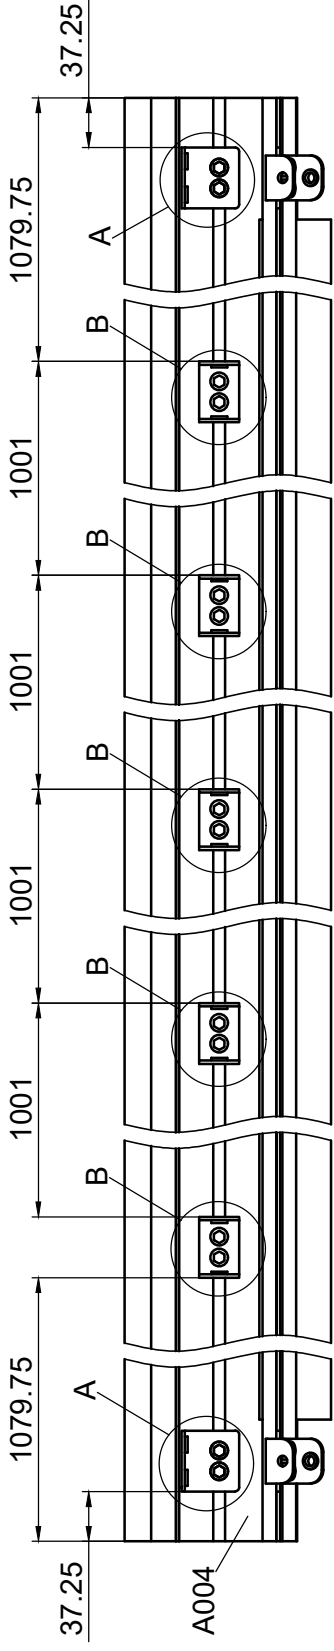

Part	Product	NO.	Length(MM)	Code
	3701	41X-Y63-3	3207	A004
	3702	41X-Y63-4	4207	
	3703	41X-Y63-5	5208	
	3704	41X-Y63-6	6209	

NO.	
1	7B33-004
2	7B33-010
3	M8-10
4	7B33-005
5	7B33-011
6	7C33-002

F6