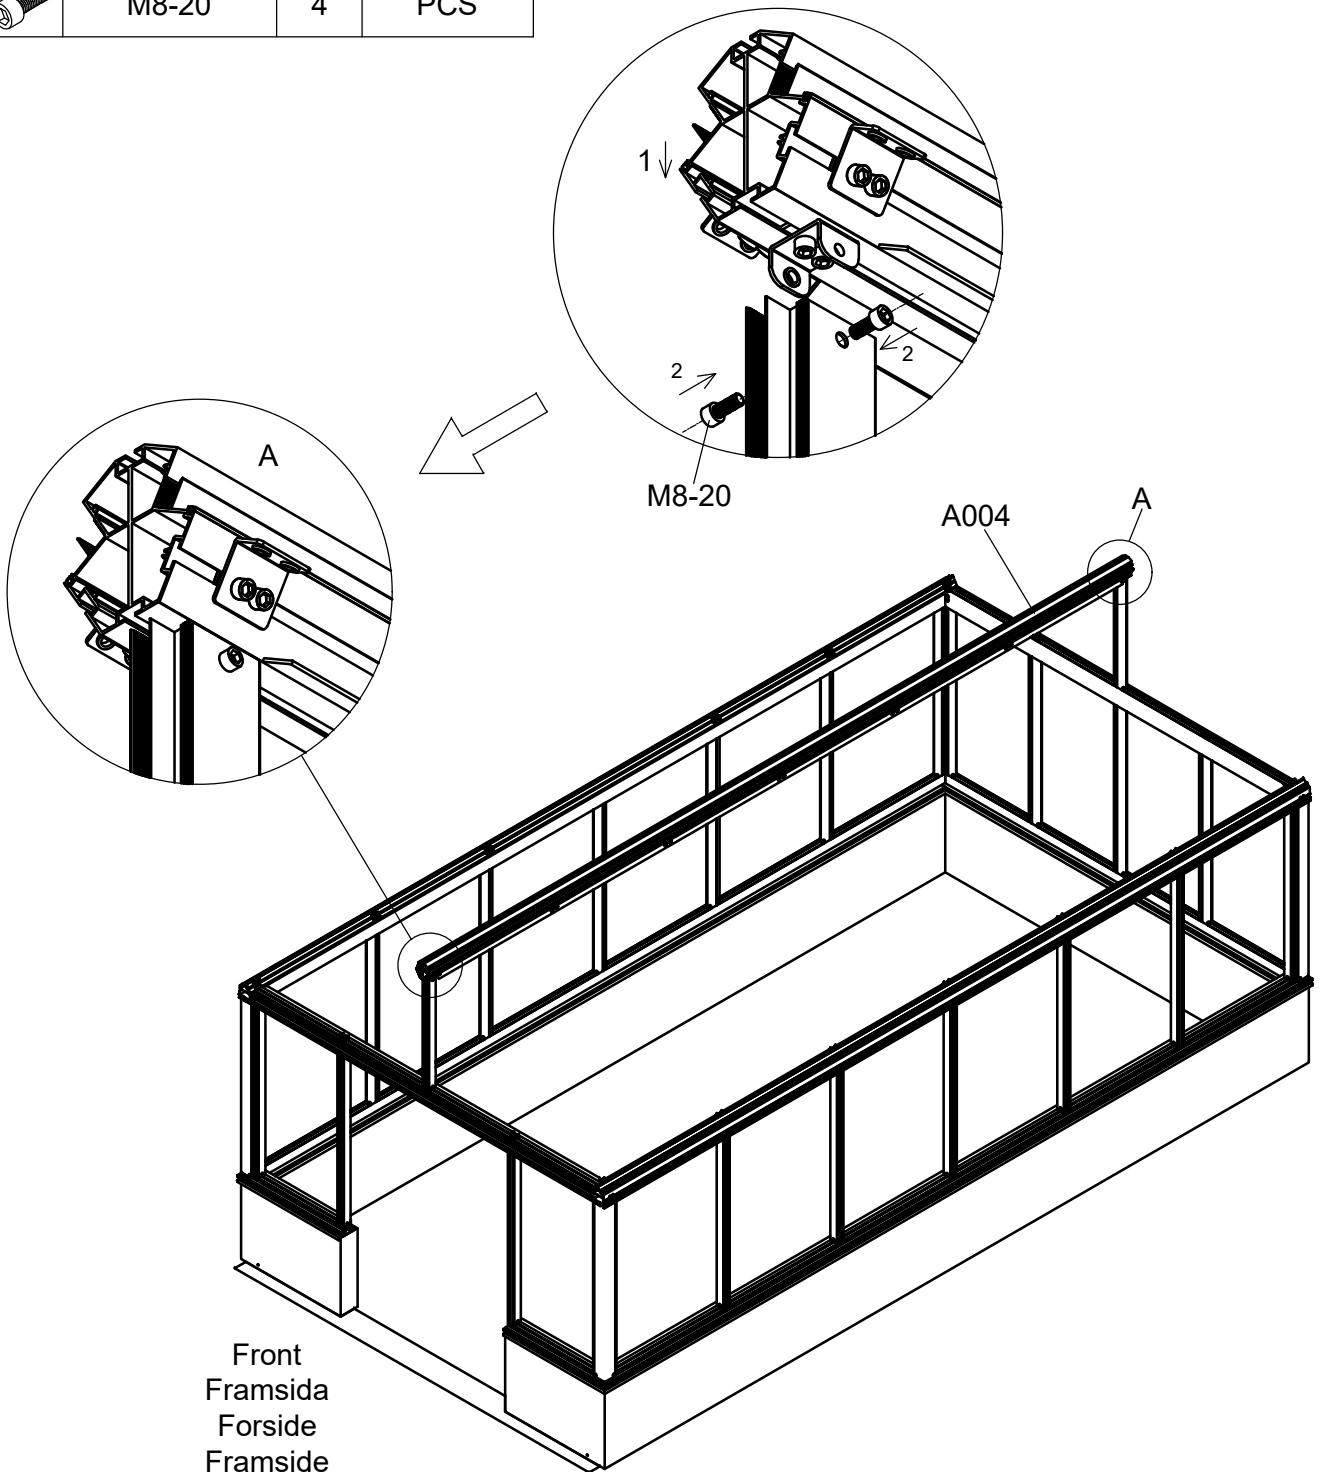

Part	Product	NO.	Length(MM)	QTY.	Code
	3701	41X-Y63-3	3207	1	A004
	3702	41X-Y63-4	4207		
	3703	41X-Y63-5	5208		
	3704	41X-Y63-6	6209		

Part	NO.	QTY.	Length(MM)
	M8-20	4	PCS

Front
Framsida
Forside
Framside
Etupuoli
Vorne