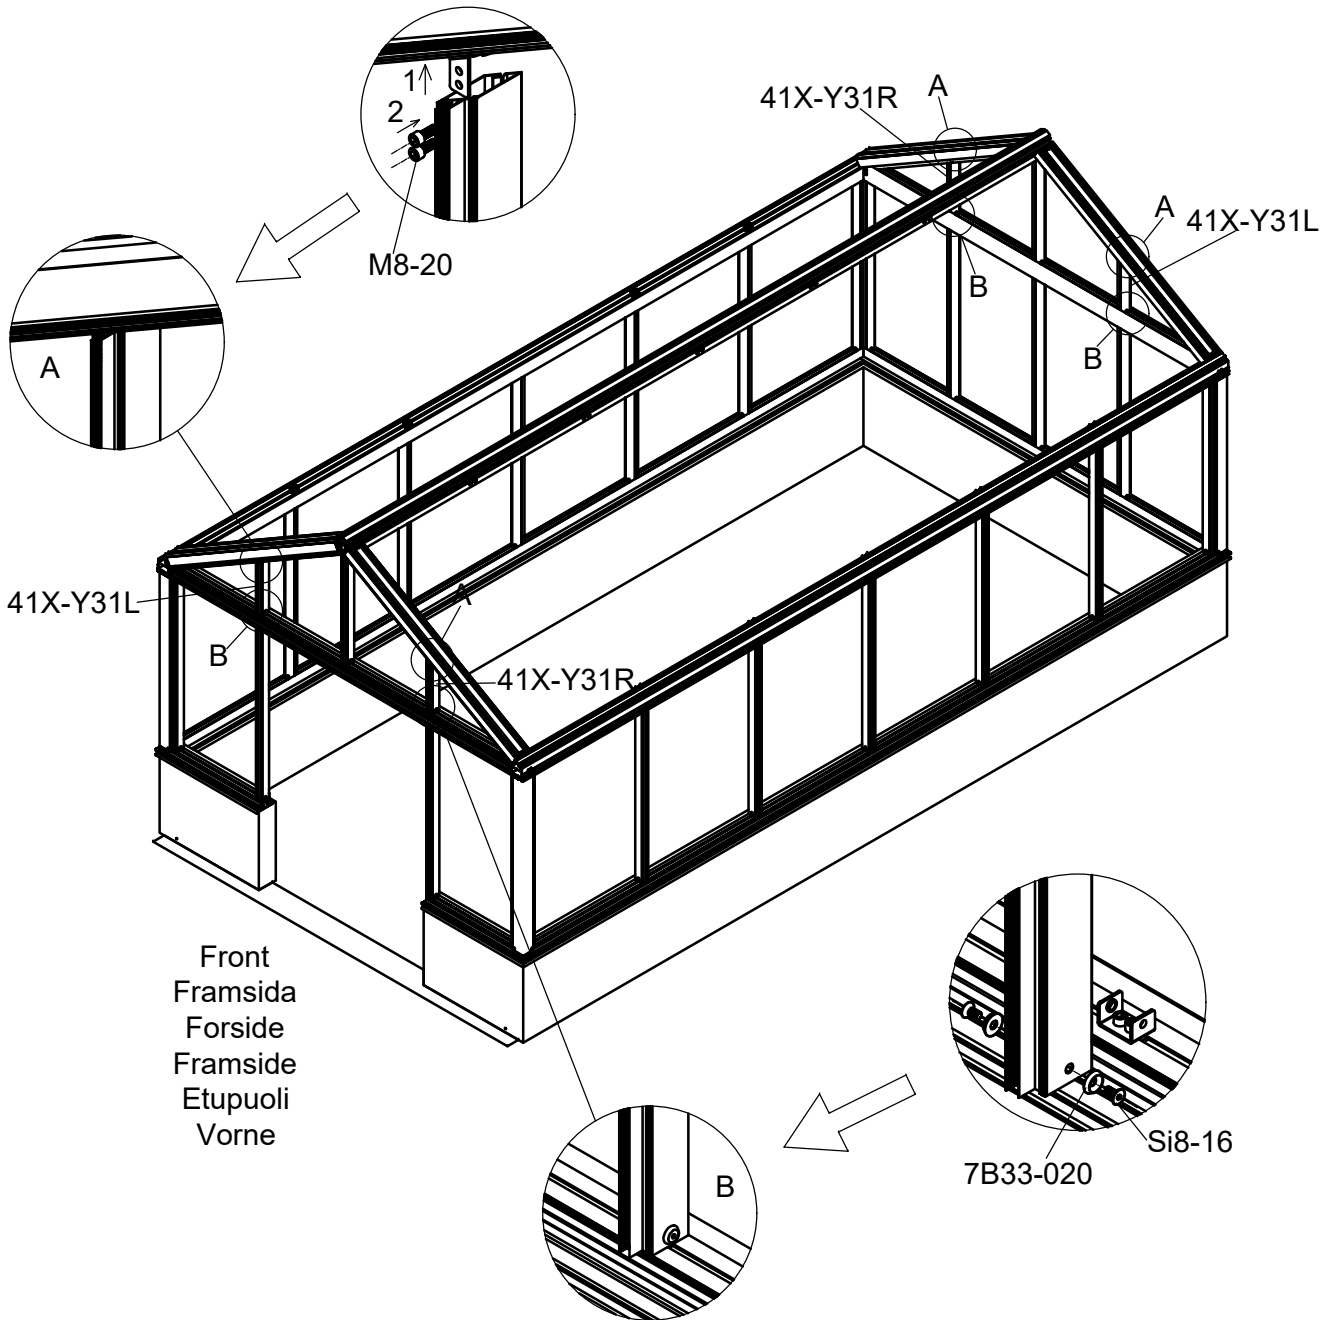

Part	NO.	QTY.	Length(MM)
	M8-20	4	PCS

Front  
 Framsida  
 Forside  
 Framside  
 Etupuoli  
 Vorne

Part	NO.	QTY.	Length(MM)
	41X-Y21	2	1715
	41X-Y22	2	1715
	Si8-16	16	PCS
	7B33-020	16	PCS

Part	NO.	QTY.	Length(MM)
	41X-Y31R	2	412
	41X-Y31L	2	412
	M8-20	8	PCS
	Si8-16	8	PCS
	7B33-020	8	PCS