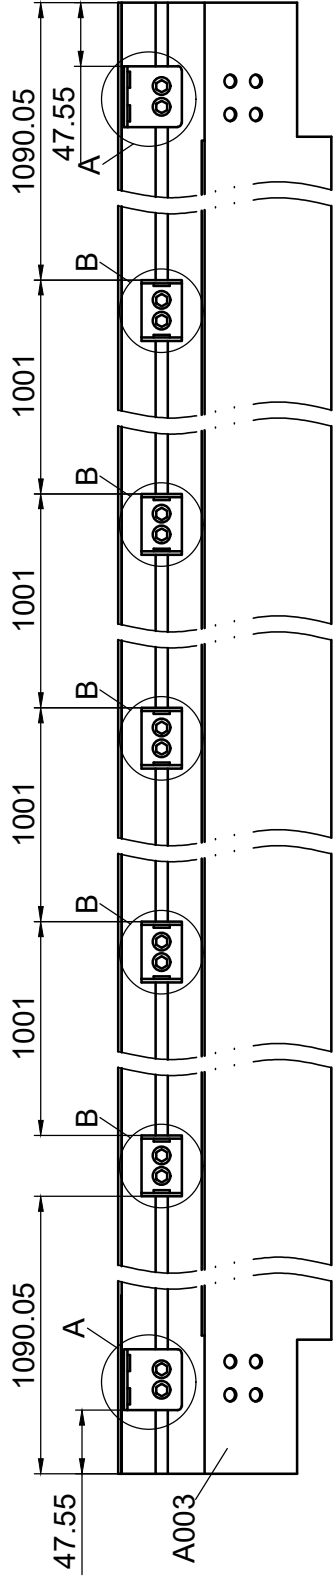

Part	Product	NO.	Length(MM)	Code
	3701	41X-Y62-3	3228	A003
	3702	41X-Y62-4	4228	
	3703	41X-Y62-5	5229	
	3704	41X-Y62-6	6230	

F5

NO.	
1	7B33-004
2	7B33-010
3	M8-10
4	7B33-005
5	7B33-003
6	7B33-002
7	7C33-002