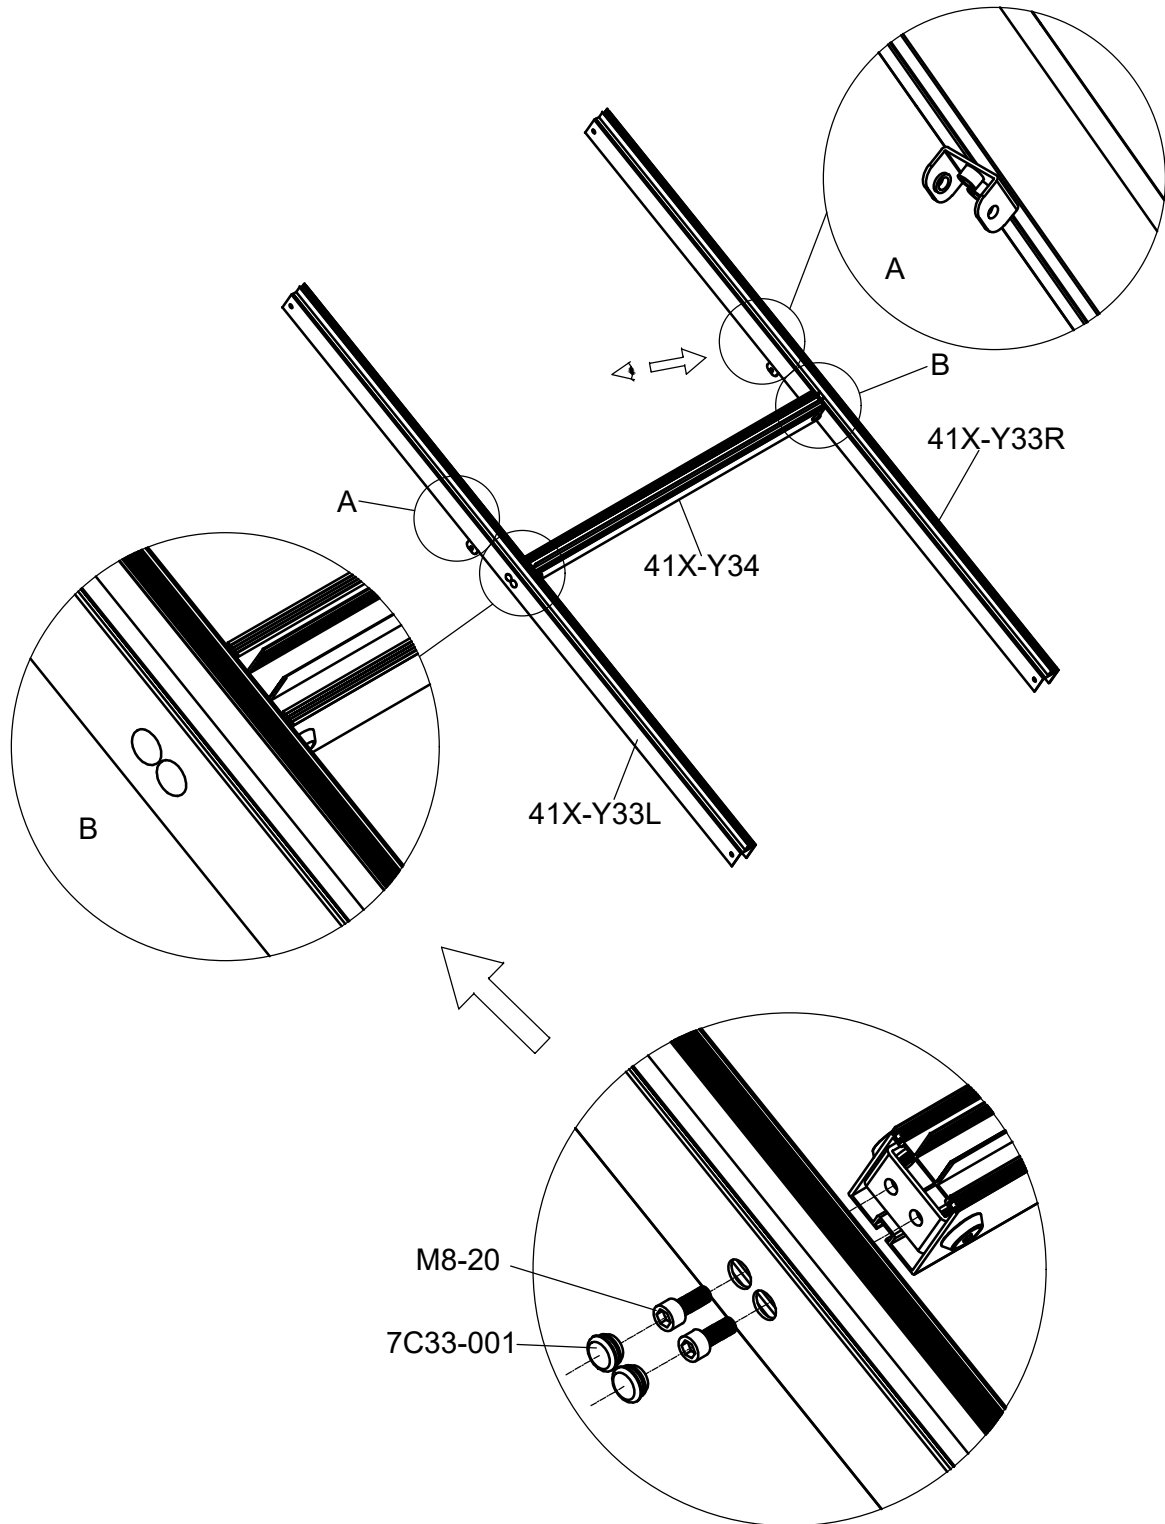

Part	NO.	QTY.				Length(MM)
		3701	3702	3703	3704	
	41X-Y33R	2	2	4	4	1715
	41X-Y33L	2	2	4	4	1715
	41X-Y34	2	2	4	4	951
	M8-20	8	8	16	16	PCS
	7C33-001	8	8	16	16	PCS