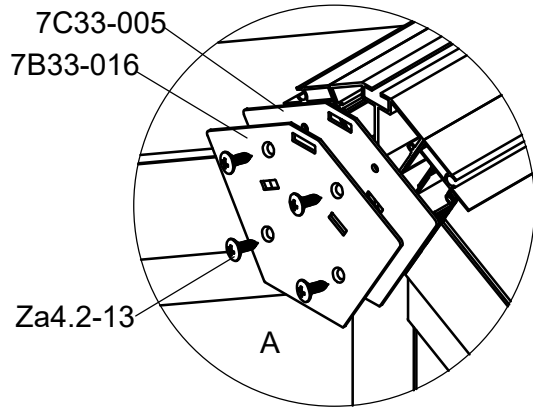

Part	NO.	QTY.	Length(MM)
	7B33-016	2	PCS
	7C33-005	2	PCS
	7B33-015L	2	PCS
	7B33-015R	2	PCS
	7C33-004	4	PCS
	Za4.2-13	36	PCS