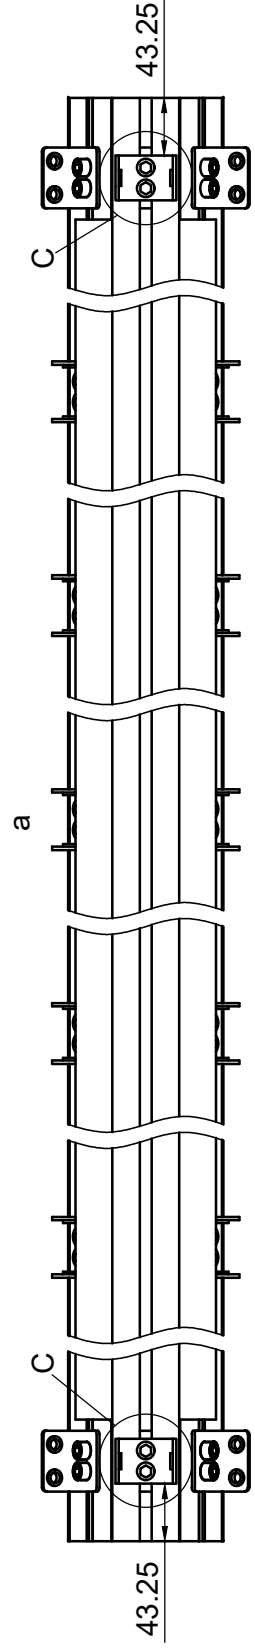

Part	Product	NO.	Length(MM)	Code
	3701	41X-Y63-3	3207	A004
	3702	41X-Y63-4	4207	
	3703	41X-Y63-5	5208	
	3704	41X-Y63-6	6209	

NO.	
1	7B33-004
2	7B33-010
3	M8-10
4	7B33-005
5	7B33-011
6	7C33-002

F6