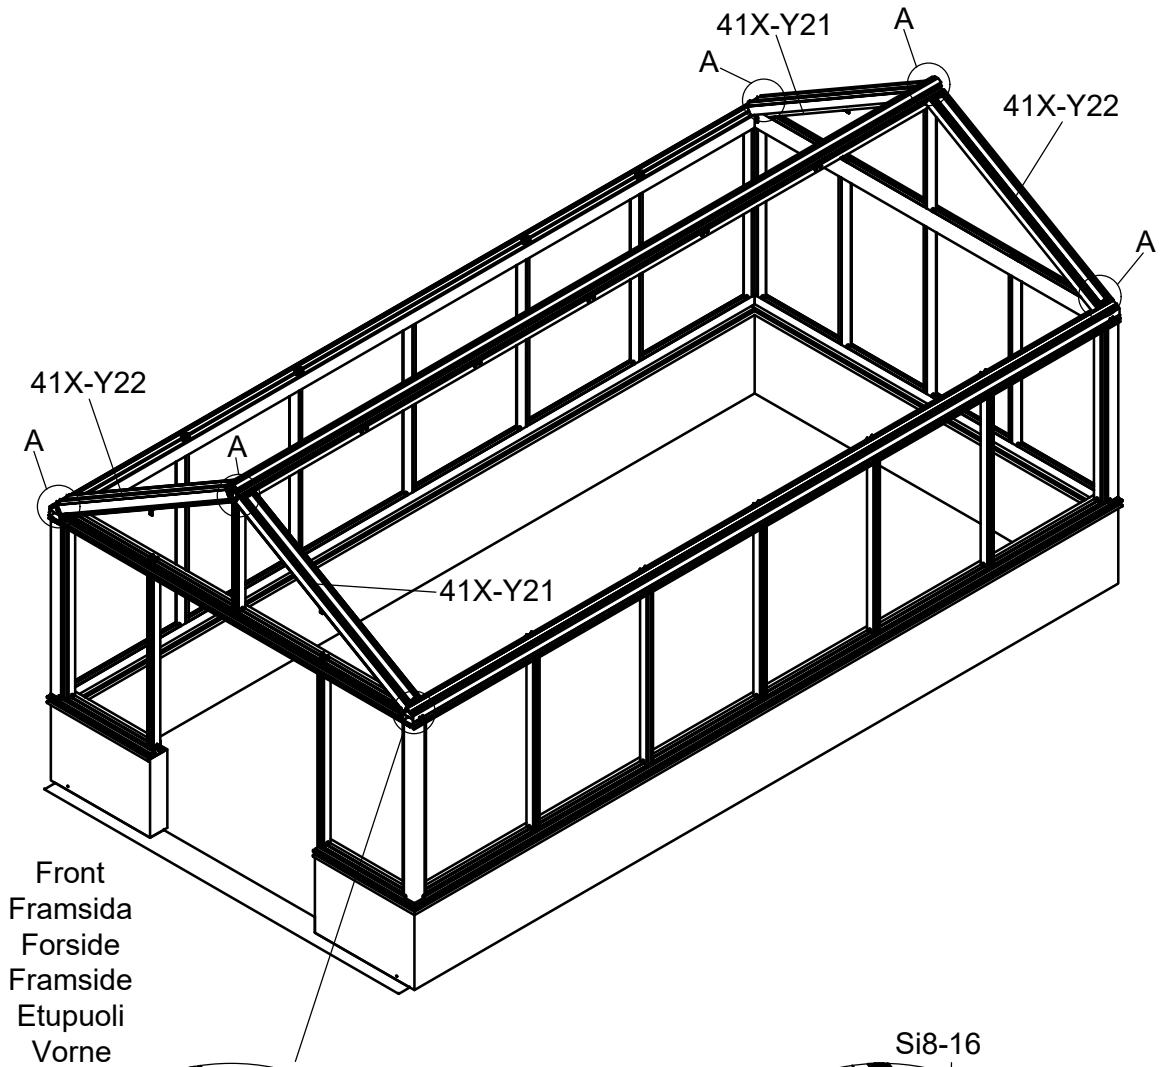

Part	NO.	QTY.	Length(MM)
	41X-Y21	2	1715
	41X-Y22	2	1715
	Si8-16	16	PCS
	7B33-020	16	PCS