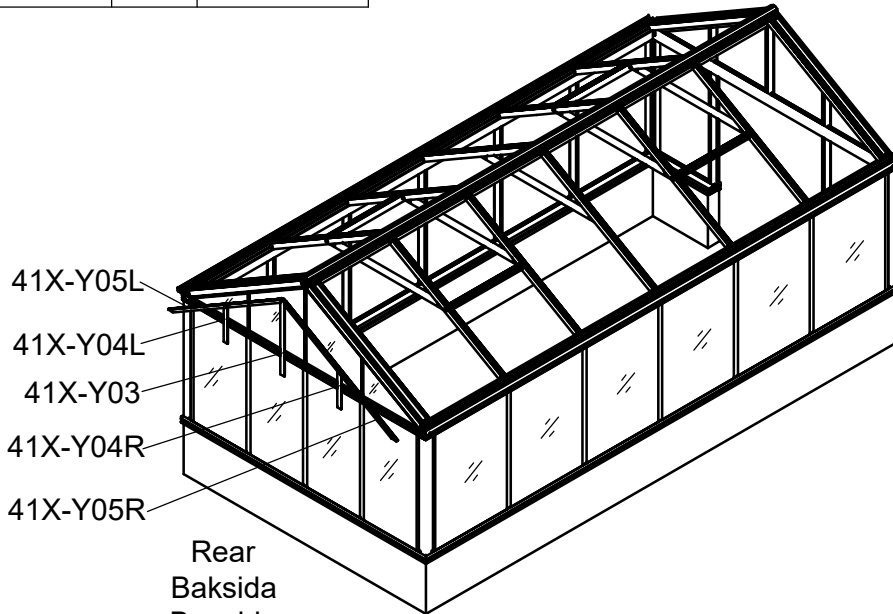

Part	NO.	QTY.	Length(MM)
	694×423	2	423
	730×856	2	856

Rear  
Baksida  
Bagside  
Baksida  
Takapuoli  
Hinten

Rear  
Baksida  
Bagside  
Baksida  
Takapuoli  
Hinten

Part	NO.	QTY.	Length(MM)
	41X-Y03	1	857
	41X-Y04R	1	412
	41X-Y04L	1	412
	41X-Y05R	1	1712
	41X-Y05L	1	1712