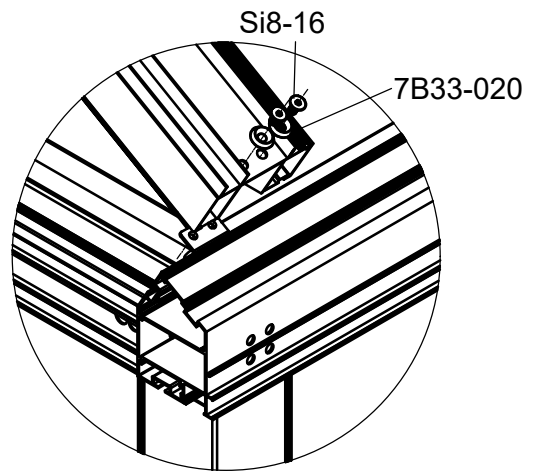

Part	NO.	QTY.	Length(MM)
	41X-Y21	2	1715
	41X-Y22	2	1715
	Si8-16	16	PCS
	7B33-020	16	PCS