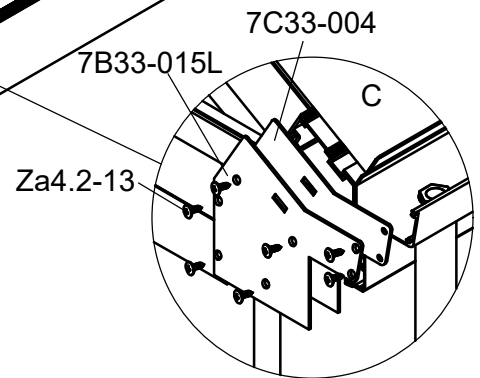

Part	NO.	QTY.	Length(MM)
	7B33-016	2	PCS
	7C33-005	2	PCS
	7B33-015L	2	PCS
	7B33-015R	2	PCS
	7C33-004	4	PCS
	Za4.2-13	36	PCS